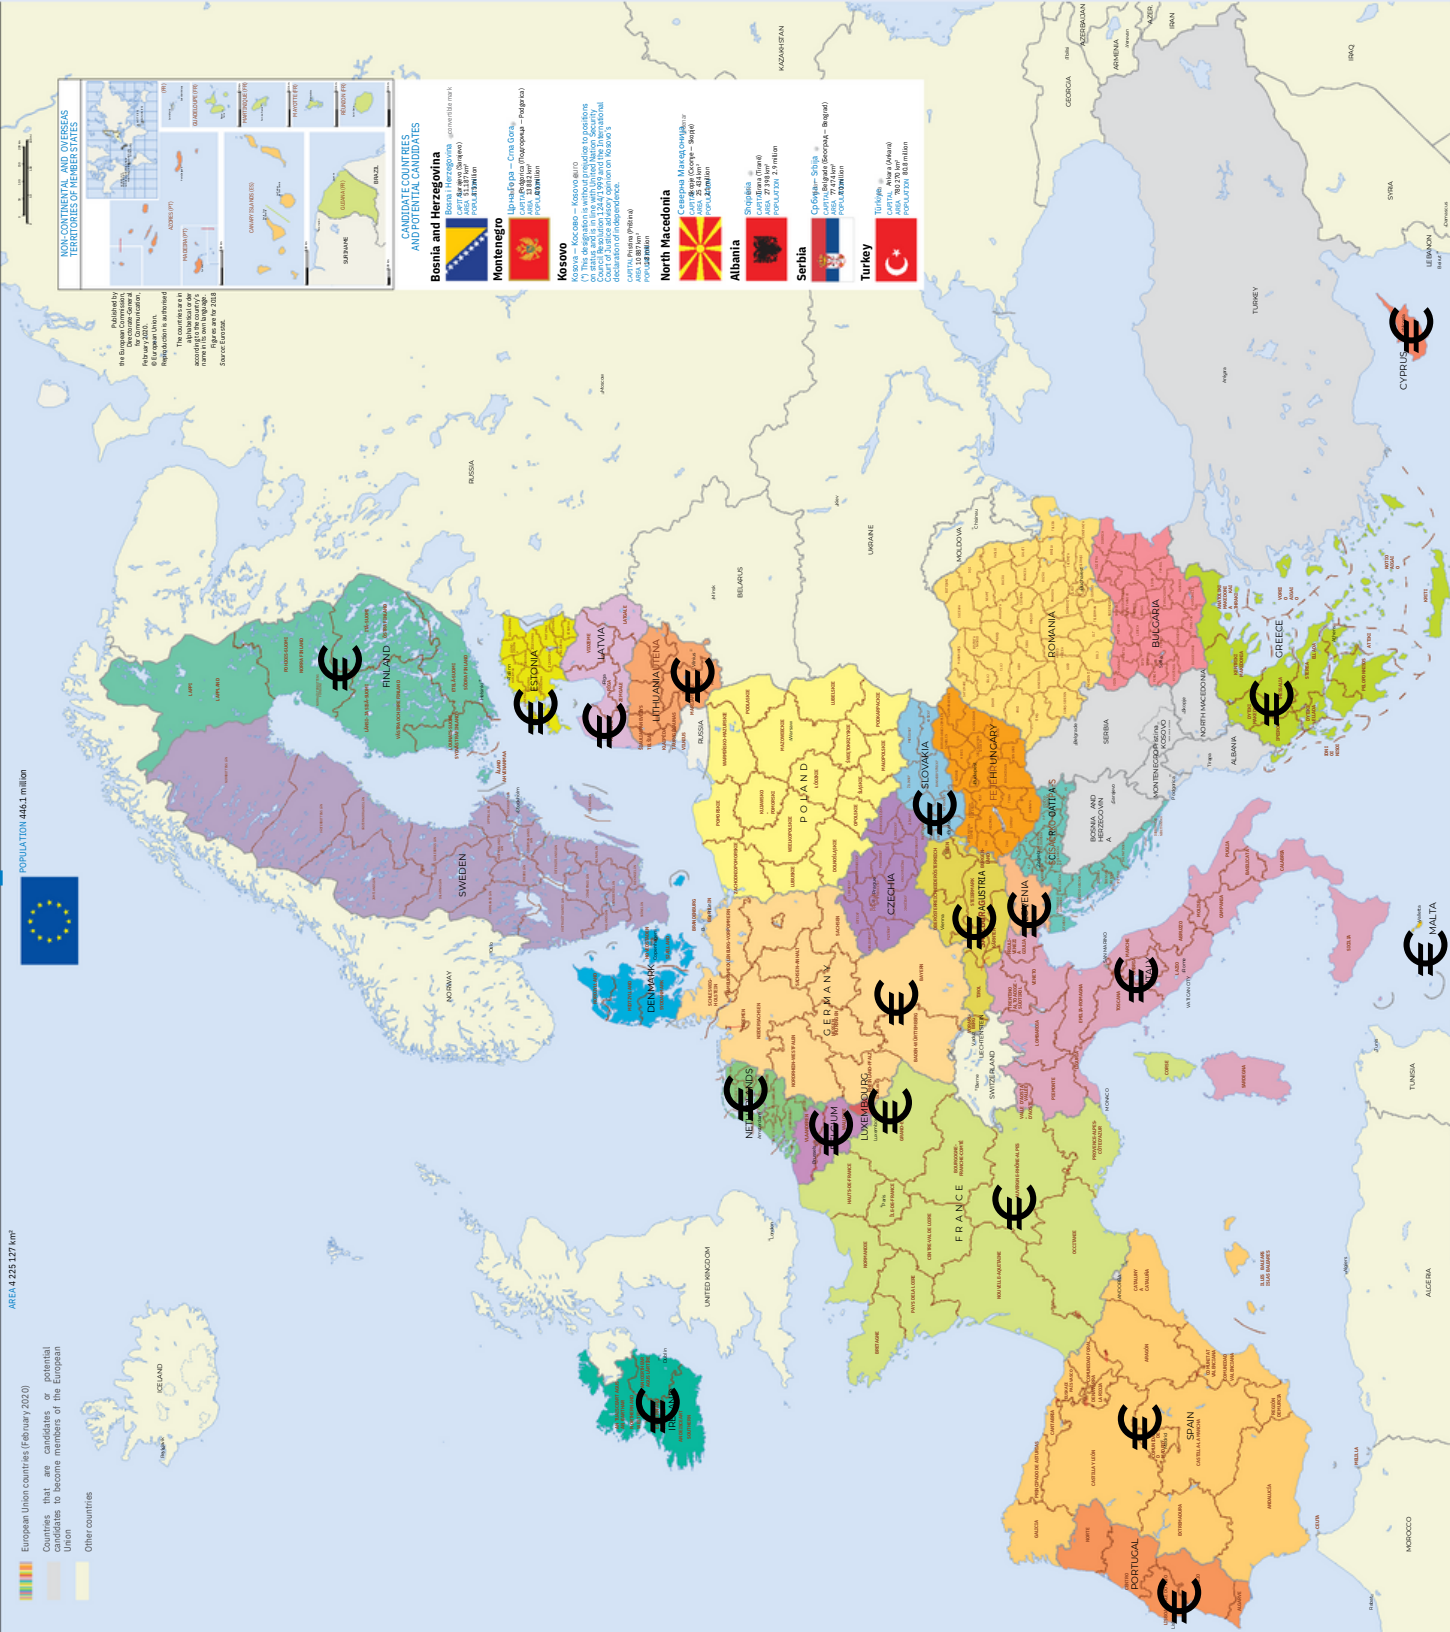

Belgium

Belgique/België
CAPITAL: Brussels (Brussel/Brussel)
AREA: 30,528 km²
POPULATION: 11.3 million

Bulgaria

България — Bulgaria (or Bulgaria)
CAPITAL: Sofia (София/Sofia)
AREA: 110,994 km²
POPULATION: 7.1 million

Czechia

Česko/Czechia
CAPITAL: Prague (Praha)
AREA: 78,867 km²
POPULATION: 10.6 million

Denmark

Danmark/Danmark
CAPITAL: Copenhagen (København)
AREA: 42,925 km²
POPULATION: 5.8 million

Germany

Deutschland/Germany
CAPITAL: Berlin (Berlin)
AREA: 357,021 km²
POPULATION: 82.8 million

Estonia

Eesti/Estonia
CAPITAL: Tallinn (Tallinn)
AREA: 45,339 km²
POPULATION: 1.3 million

Ireland

Eire/Ireland
CAPITAL: Dublin (Baile Átha Cliath/Dublin)
AREA: 70,273 km²
POPULATION: 4.7 million

Greece

Ελλάδα — Elláda/Greece
CAPITAL: Athens (Αθήνα/Athina)
AREA: 131,994 km²
POPULATION: 10.7 million

Spain

España/Spain
CAPITAL: Madrid (Madrid)
AREA: 505,992 km²
POPULATION: 46.7 million

France

France/France
CAPITAL: Paris (Paris)
AREA: 638,475 km²
POPULATION: 66.9 million

Croatia

Hrvatska/Croatia
CAPITAL: Zagreb (Zagreb)
AREA: 56,542 km²
POPULATION: 4.1 million

Italy

Italia/Italy
CAPITAL: Rome (Roma)
AREA: 302,073 km²
POPULATION: 60.5 million

Cyprus

Κύπρος — Kypros/Cyprus
CAPITAL: Nicosia (Λευκωσία — Lefkosia/Lefkosia)
AREA: 9,253 km²
POPULATION: 0.8 million

Latvia

Latvija/Latvia
CAPITAL: Riga (Rīga)
AREA: 64,589 km²
POPULATION: 1.9 million