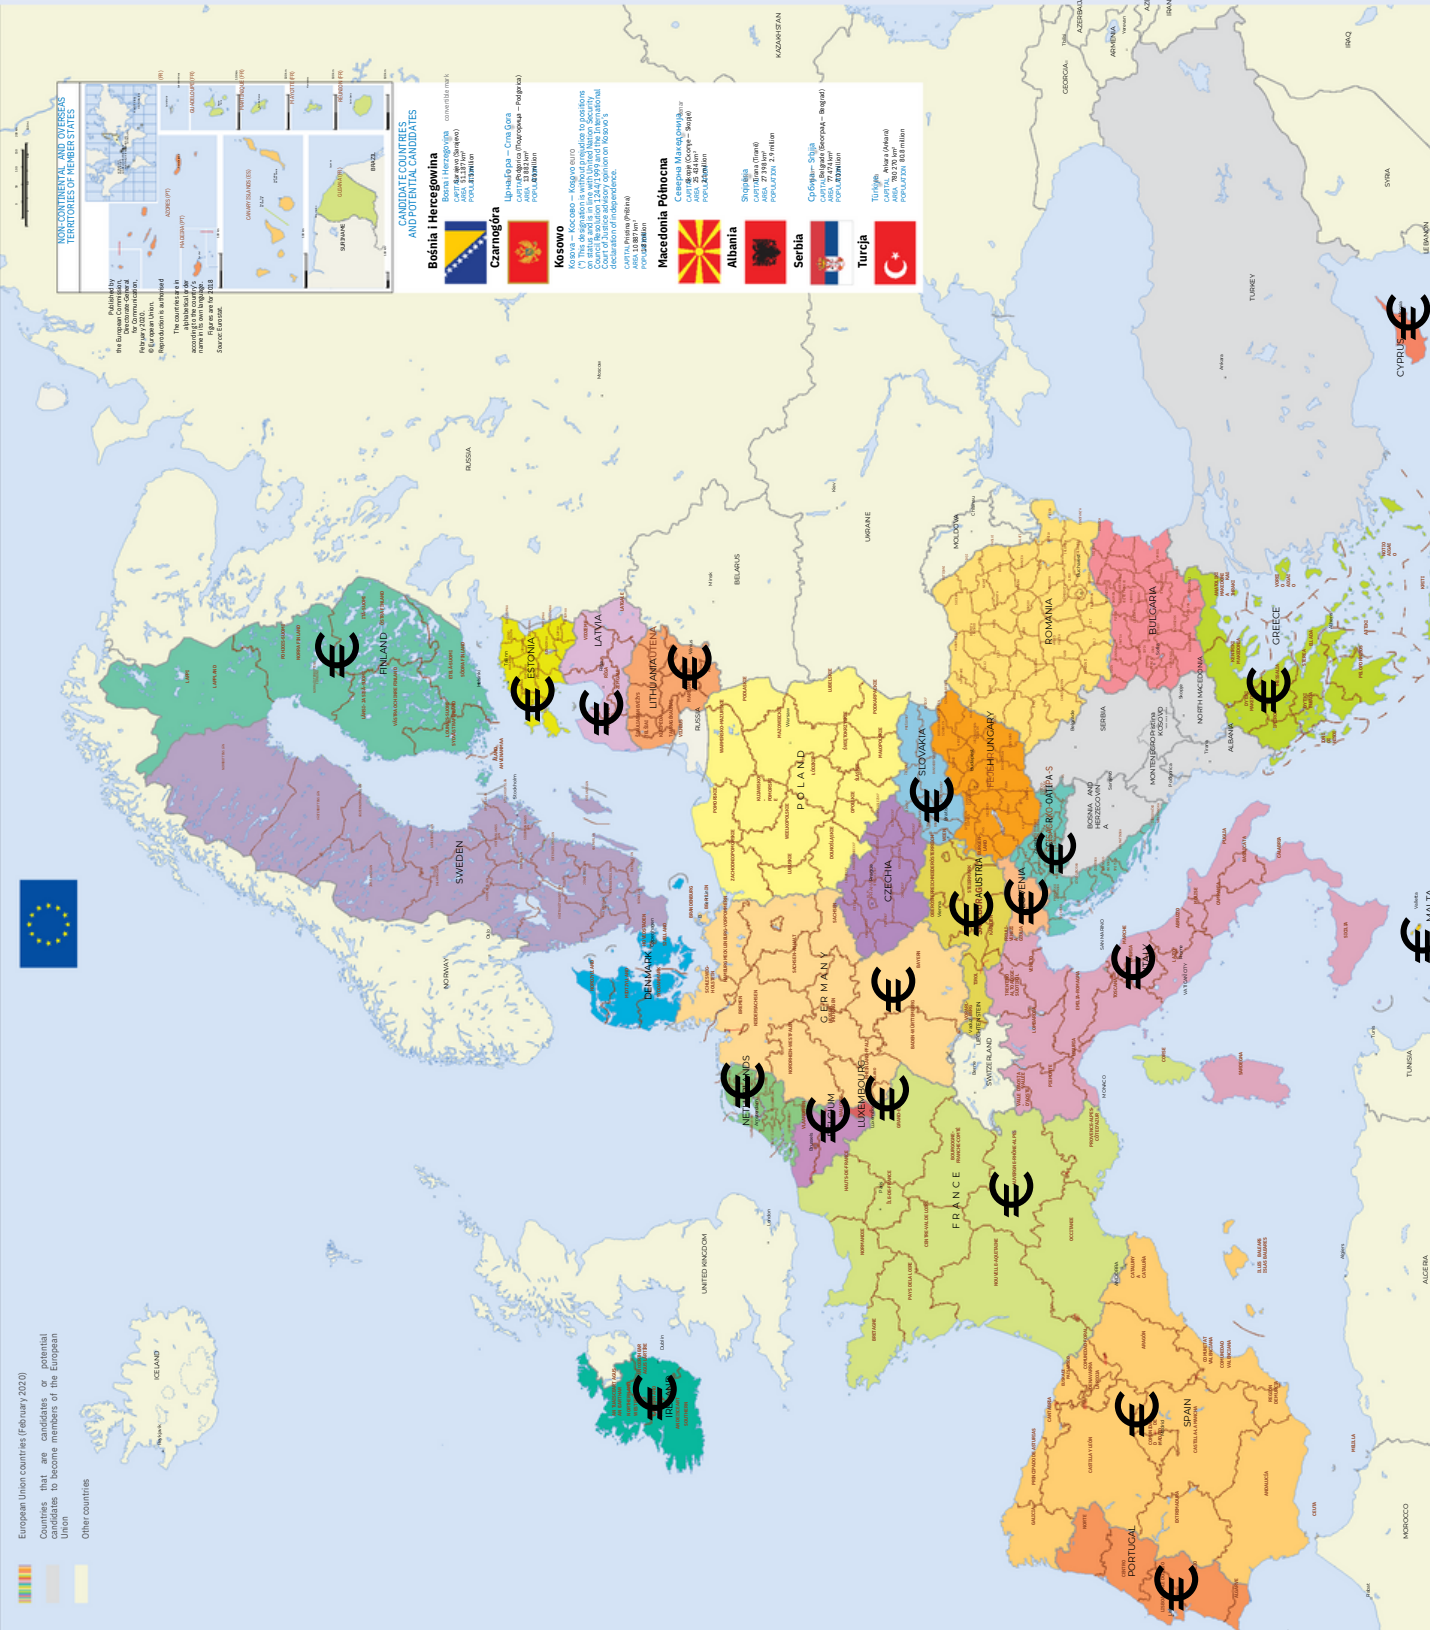

UNIA EUROPEJSKA

Belgia
Belgique/België
CAPITAL: Brussels (Bruksel/Bruksel)
POPULATION: 11 million

Bułgaria
България
CAPITAL: Sofia (Sofia)
AREA: 110 994 km²
POPULATION: 7.1 million

Czechy
Česko
CAPITAL: Prague (Praha)
POPULATION: 10.6 million

Niemcy
Deutschland
CAPITAL: Berlin (Berlín)
POPULATION: 82.8 million

Dania
Danmark
CAPITAL: Copenhagen (Kopenhaga)
POPULATION: 5.8 million

Estonia
Eesti
CAPITAL: Tallinn (Tallin)
POPULATION: 1.3 million

Irlandia
Éire/Ireland
CAPITAL: Dublin (Baile Átha Cliath/Dublin)
POPULATION: 4.6 million

Grecja
Ελλάδα
CAPITAL: Athens (Atheny)
POPULATION: 11.7 million

Hiszpania
España
CAPITAL: Madrid (Madryd)
POPULATION: 46.7 million

Francja
France
CAPITAL: Paris (Paryż)
POPULATION: 65.9 million

Włochy
Italia
CAPITAL: Rome (Rzym)
POPULATION: 60.5 million

Chorwacja
Hrvatska
CAPITAL: Zagreb (Zagreb)
POPULATION: 4.1 million

Cypr
Κύπρος/Cyprus
CAPITAL: Nicosia (Lefkosia)
POPULATION: 0.8 million

Lotwa
Latvija
CAPITAL: Riga (Ryga)
POPULATION: 1.9 million

NON-CANDIDATE AND OBSERVER TERRITORIES OF THE EU STATES

Published by the European Commission in February 2020. The countries are not EU member states. The countries are not EU member states. The countries are not EU member states.

CANDIDATE COUNTRIES AND POTENTIAL CANDIDATES

Bosnia | Hercegovina
CAPITAL: Sarajevo
AREA: 51 129 km²
POPULATION: 3.5 million

Czarnogóra
CAPITAL: Podgorica
AREA: 13 818 km²
POPULATION: 620 000

Kosovo
CAPITAL: Pristina
AREA: 109 081 km²
POPULATION: 1.8 million

Macedonia Północna
CAPITAL: Skopje
AREA: 25 713 km²
POPULATION: 2 million

Albania
CAPITAL: Tirana
AREA: 28 748 km²
POPULATION: 2.8 million

Serbia
CAPITAL: Belgrade
AREA: 77 474 km²
POPULATION: 6.9 million

Turcja
CAPITAL: Ankara
AREA: 783 562 km²
POPULATION: 83 million

Litwa
Lietuva
CAPITAL: Vilnius (Włocław)
POPULATION: 2.8 million

Luksemburg
Luxembourg
CAPITAL: Luxembourg (Luksemburg)
AREA: 2 595 km²
POPULATION: 0.6 million

Węgry
Magyarország
CAPITAL: Budapest (Budapest)
POPULATION: 10.2 million

Malta
Malta
CAPITAL: Valletta (Walejta)
AREA: 316 km²
POPULATION: 0.5 million

Austria
Österreich
CAPITAL: Vienna (Wiedeń)
AREA: 83 879 km²
POPULATION: 8.8 million

Portugalia
Portugal
CAPITAL: Lisbon (Lizbon)
AREA: 92 227 km²
POPULATION: 10.3 million

Rumunia
România
CAPITAL: Bucharest (Bucarest)
POPULATION: 21.2 million

Słowacja
Slovensko
CAPITAL: Bratislava (Bratislava)
AREA: 49 035 km²
POPULATION: 5.5 million

Słowacja
Slovensko
CAPITAL: Bratislava (Bratislava)
AREA: 49 035 km²
POPULATION: 5.5 million

Finlandia
Suomi/Finland
CAPITAL: Helsinki (Helsink)
AREA: 131 412 km²
POPULATION: 5.5 million

Szwecja
Sverige
CAPITAL: Stockholm (Sztokholm)
AREA: 447 224 km²
POPULATION: 10 million